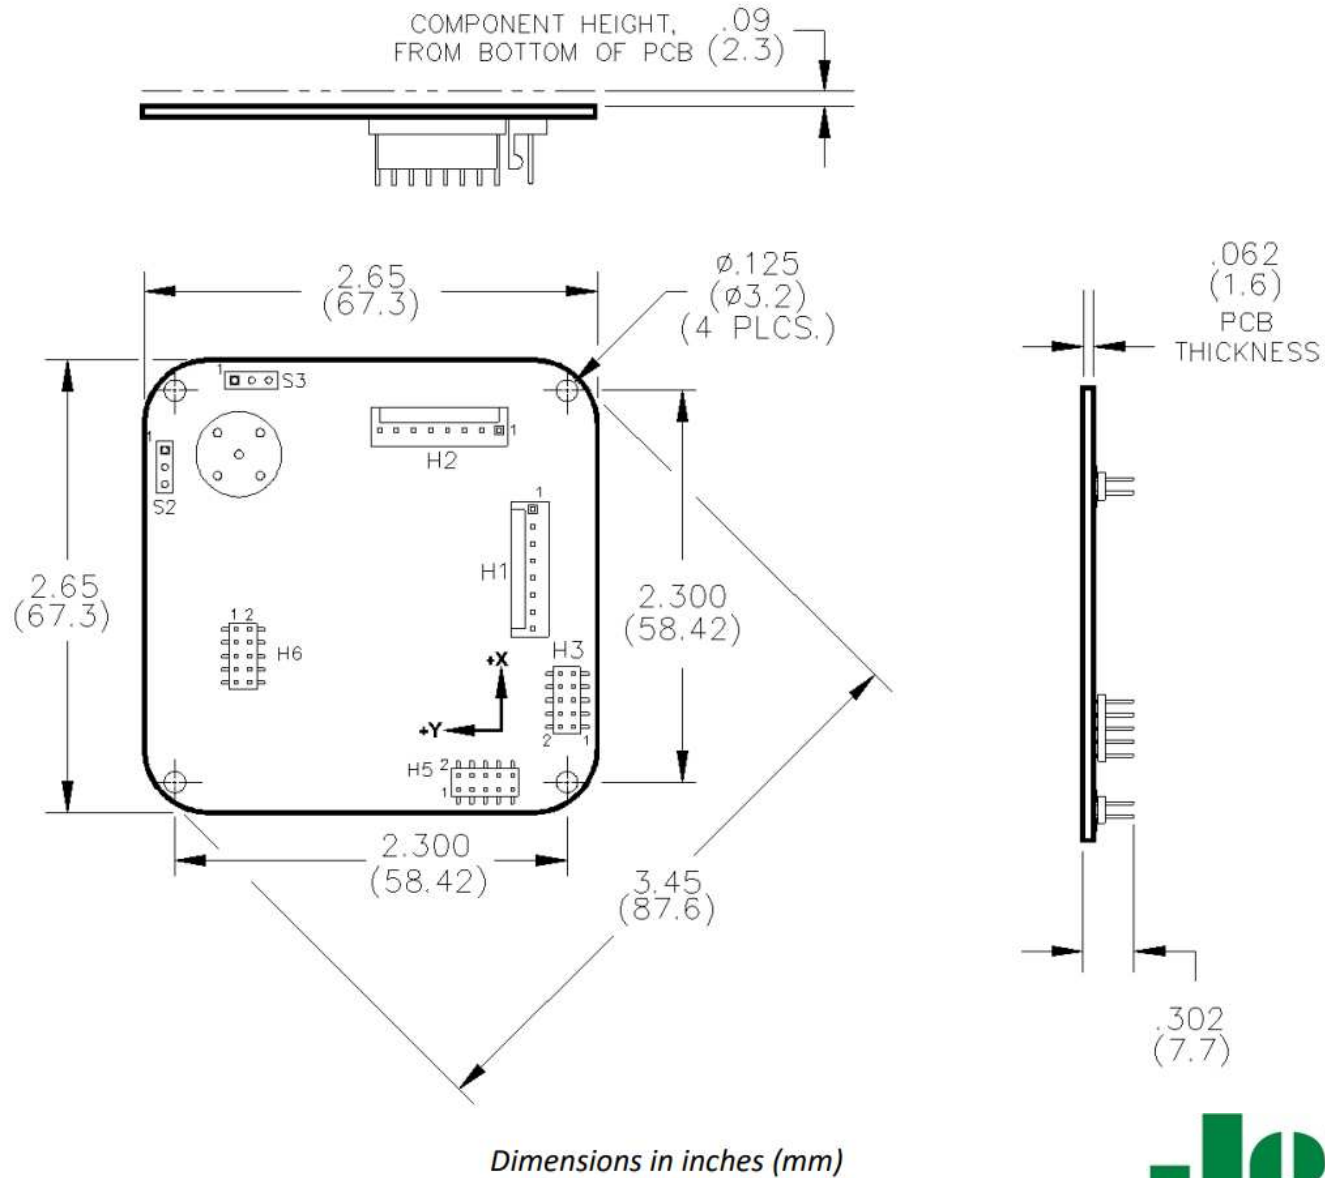

Dimensions:

MODEL IRIS SIGNAL CONDITIONER