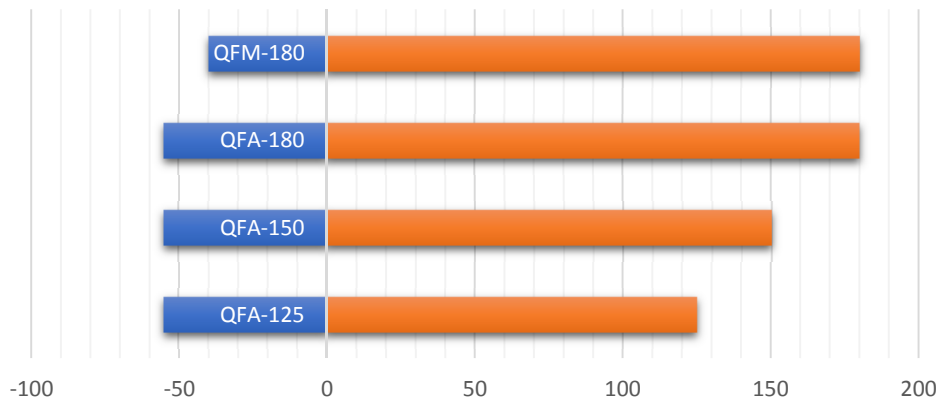

Operating Temp Range (°C)

Scale Factor Stability

(1 month composite, ppm, Max)

Price Comparison