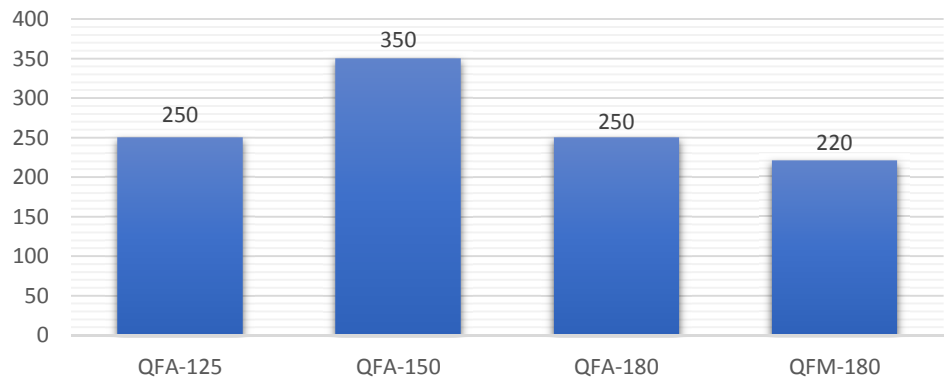

Operating Temp Range (°C)

Scale Factor Stability

(1 month composite, ppm, Max)

Price Comparison