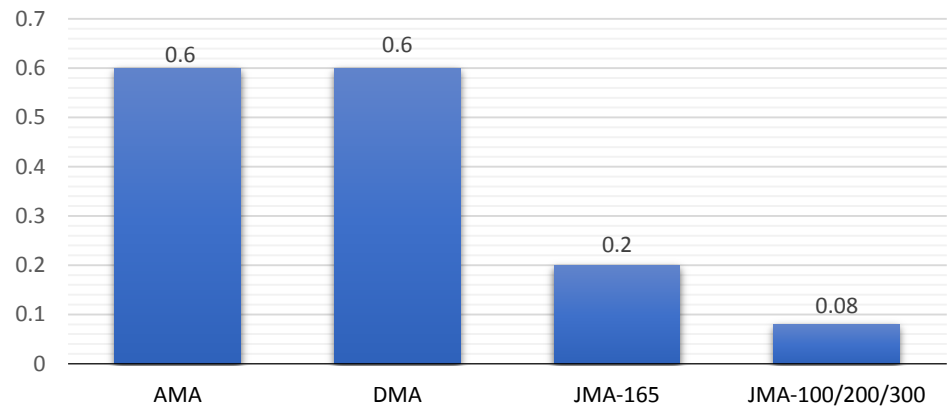

MEMS Accelerometer Comparison Charts

Resolution (mg, max)

Non-Linearity (% FRO, max)

Price Comparison

JMA-100 (1-Axis)
 JMA-165 (1-axis, non-heater)
 JMA-165 (1-axis, Heater)
 AMA or DMA (1-Axis)
 JMA-200 (2-Axis)
 AMA or DMA (2-Axis)
 JMA-300 (3-Axis)
 AMA or DMA (3-Axis)