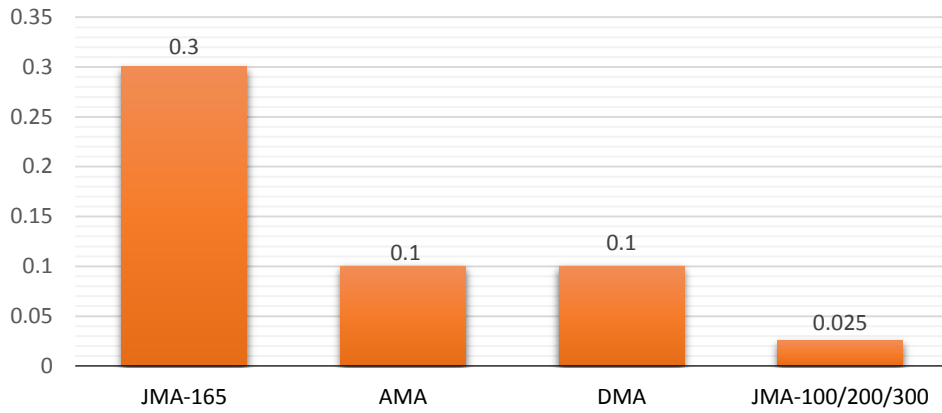

MEMS Accelerometer Comparison Charts

Resolution (mg, max)

Non-Linearity (% FRO, max)

Price Comparison

JMA-100 (1-Axis)
 JMA-165 (1-axis, non-heater)
 JMA-165 (1-axis, Heater)
 AMA or DMA (1-Axis)
 JMA-200 (2-Axis)
 AMA or DMA (2-Axis)
 JMA-300 (3-Axis)
 AMA or DMA (3-Axis)