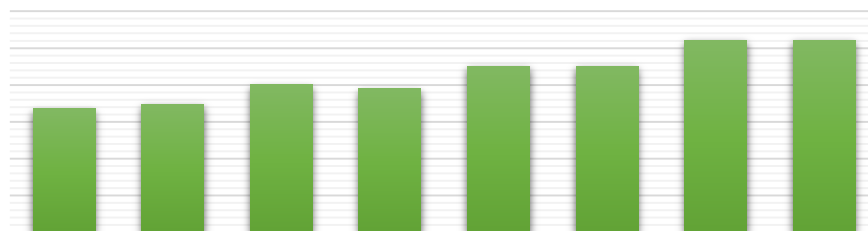

MEMS Accelerometer Comparison Charts

Resolution (mg, max)

Non-Linearity (% FRO, max)

Price Comparison

JMA-100 (1-Axis)
 JMA-165 (1-axis, non-heater)
 JMA-165 (1-axis, Heater)
 AMA or DMA (1-Axis)
 JMA-200 (2-Axis)
 AMA or DMA (2-Axis)
 JMA-300 (3-Axis)
 AMA or DMA (3-Axis)