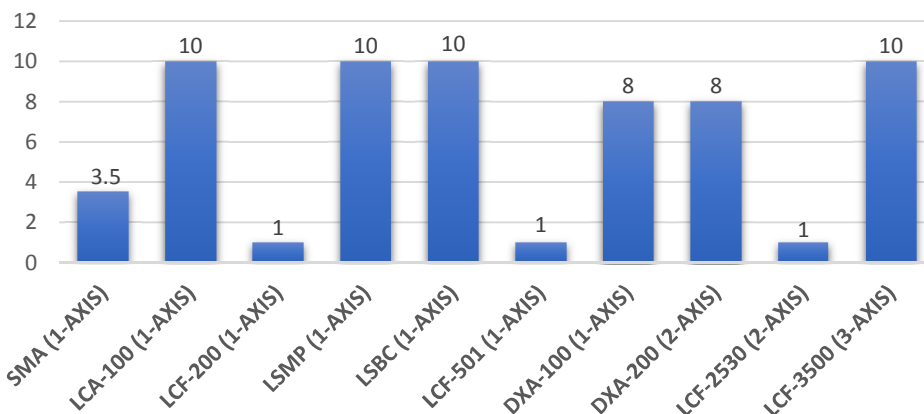

Linear Accelerometer Comparison Charts

Input Range ($\pm g$)

Resolution (μg)

Price Comparison