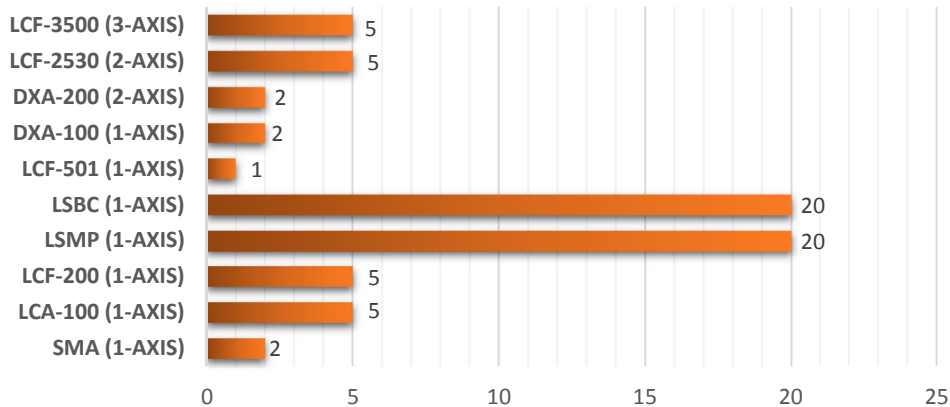

Linear Accelerometer Comparison Charts

Input Range ($\pm g$)

Resolution (μg)

Price Comparison