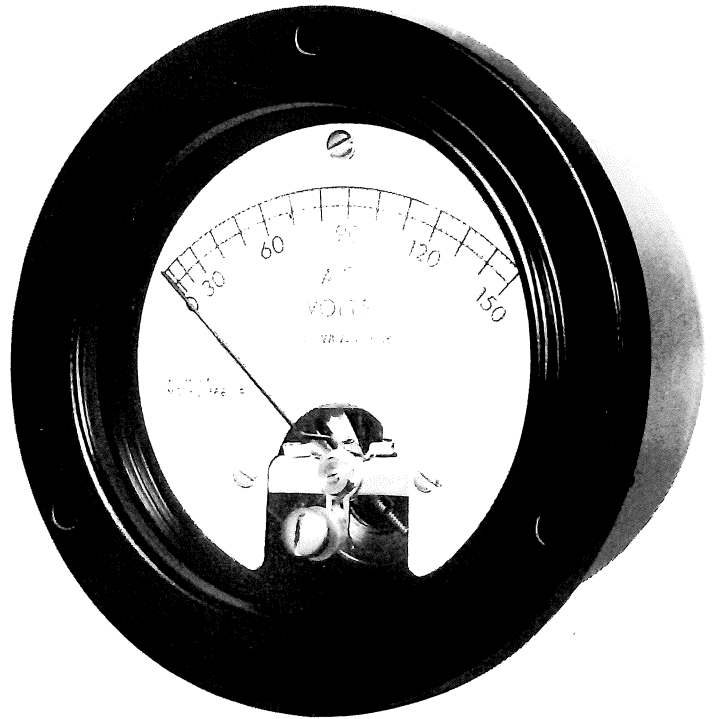

3 1/2" RUGGEDIZED PANEL METERS—90°

3 1/2" (MR 36)

MODEL:
 363 AC RECTIFIER TYPE
 364 RF CORE MAGNET
 365 DC CORE MAGNET
 366 AC IRON VANE

GENERAL SPECIFICATIONS VARIATIONS

Pointer: Lance, 1.437 Inches

Scale Length: Models 363, 364, 365 & 365E, 2.5 Inches;
 Model 366, 2.3 Inches