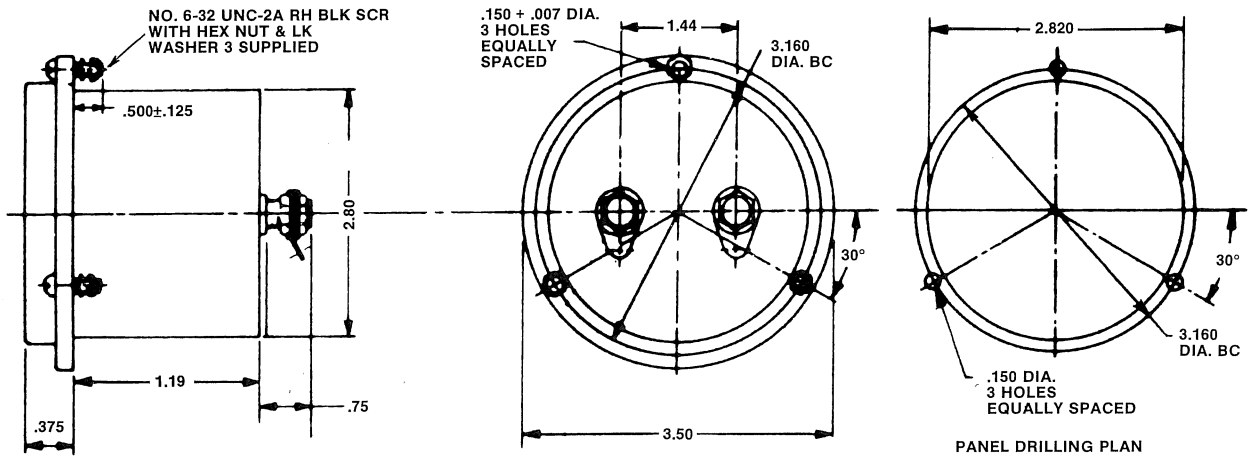

3 1/2" RUGGEDIZED PANEL METERS—90°

3 1/2" (MR 36)

MODEL:
 363 AC RECTIFIER TYPE
 364 RF CORE MAGNET
 365 DC CORE MAGNET
 366 AC IRON VANE

GENERAL SPECIFICATIONS VARIATIONS

Pointer: Lance, 1.437 Inches

Scale Length: Models 363, 364, 365 & 365E, 2.5 Inches;
 Model 366, 2.3 Inches

Terminals: 1/4-28 Brass Stud (Nuts, Washers, Solder Lugs Provided)

3 1/2" MODEL, 363, 364, 365, 365E

3 1/2" MODEL 366