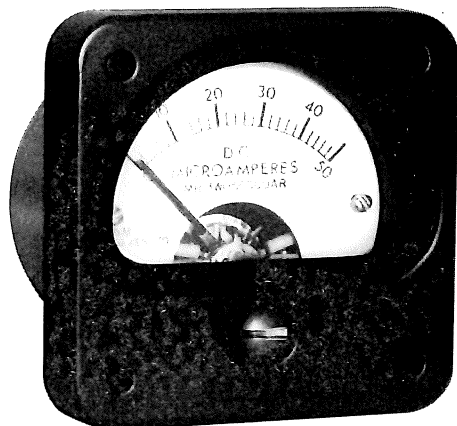

# 1 1/2" RUGGEDIZED PANEL METERS—90°

## 1 1/2" (MR 13)

MODEL:  
133 AC RECTIFIER TYPE  
135 DC CORE MAGNET

### GENERAL SPECIFICATIONS VARIATIONS

**Pointer:** Lance, .687 Inches  
**Sealing:** Watertight Standard-Neoprene Sealing Gasket  
**Terminals:** Solder Lug  
**Accuracy:** 3% DC - 4% AC Rectified  
**Available with No Zero Corrector**  
**Scale Length:** 1.05 Inches