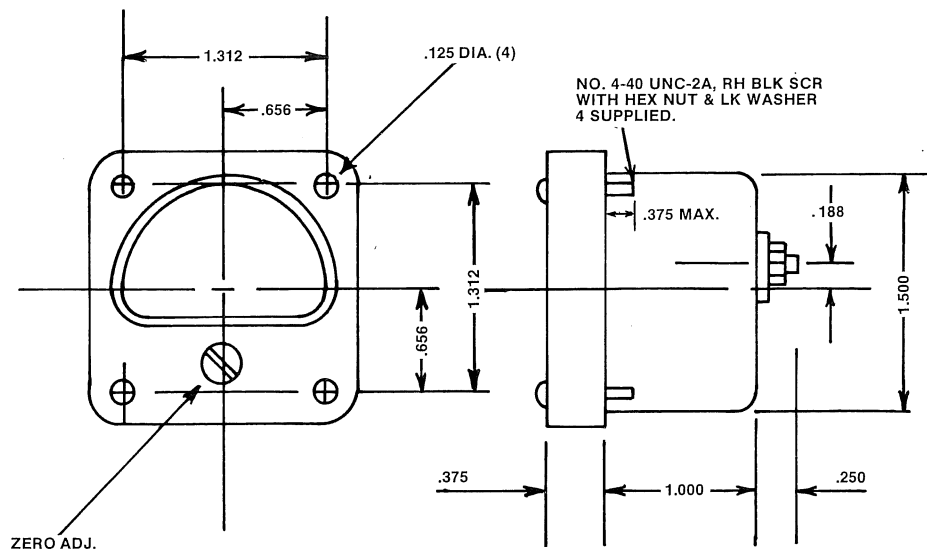

# 1 1/2" RUGGEDIZED PANEL METERS—90°

## 1 1/2" (MR 13)

MODEL:  
133 AC RECTIFIER TYPE  
135 DC CORE MAGNET

### GENERAL SPECIFICATIONS VARIATIONS

**Pointer:** Lance, .687 Inches  
**Sealing:** Watertight Standard-Neoprene Sealing Gasket  
**Terminals:** Solder Lug  
**Accuracy:** 3% DC - 4% AC Rectified  
**Available with No Zero Corrector**  
**Scale Length:** 1.05 Inches

PANEL DRILLING PLAN