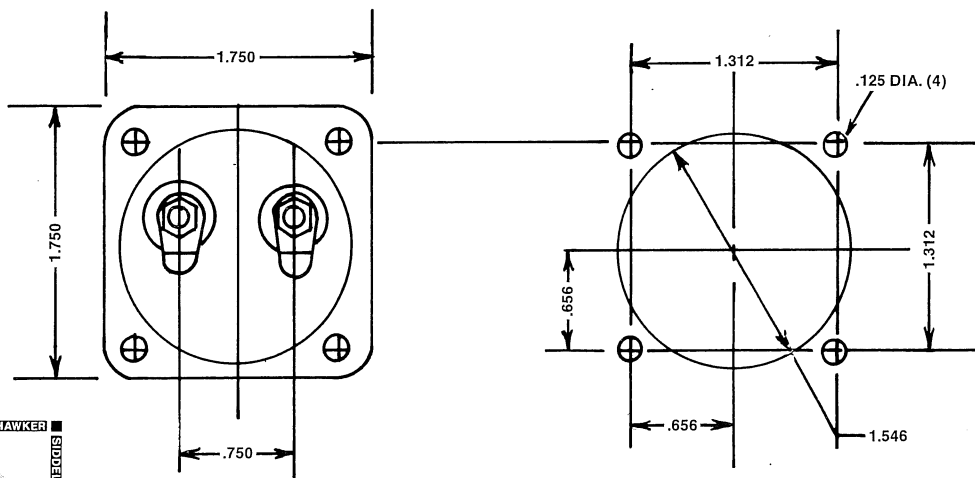

# 1 1/2" RUGGEDIZED PANEL METERS—90°

## 1 1/2" (MR 13)

MODEL:  
133 AC RECTIFIER TYPE  
135 DC CORE MAGNET

### GENERAL SPECIFICATIONS VARIATIONS

**Pointer:** Lance, .687 Inches  
**Sealing:** Watertight Standard-Neoprene Sealing Gasket  
**Terminals:** Solder Lug  
**Accuracy:** 3% DC - 4% AC Rectified  
**Available with No Zero Corrector**  
**Scale Length:** 1.05 Inches

PANEL DRILLING PLAN